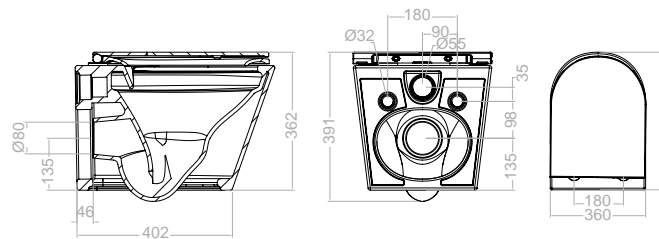

402 mm length.

Including: WC bowl, sit and cover.

Rimless

Clip Off

Softclose

Confort
ComfortAntibacteriano
Antibacterial

Compuesto por Including

Taza con juego de fijación y sistema Rimless.