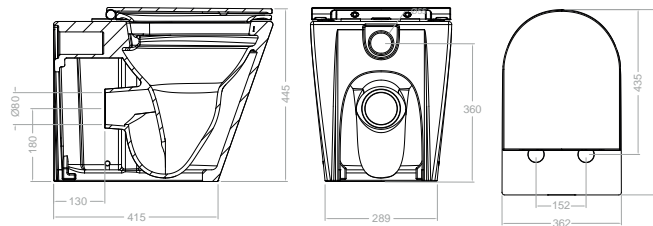

415 mm length.

Including: WC bowl, sit and cover.

Rimless

Clip Off

Softclose

Confort Comfort

Antibacteriano Antibacterial

Fijaciones Fixings