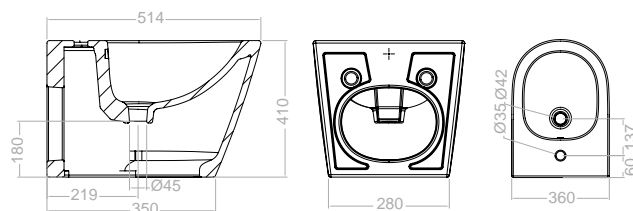

350 mm de longitud.

Wall-hung bidet

With mixer hole and fixation kit.

350 mm length.

Antibacteriano
Antibacterial

Fijaciones
Fixings

S27A308746

S27A308742