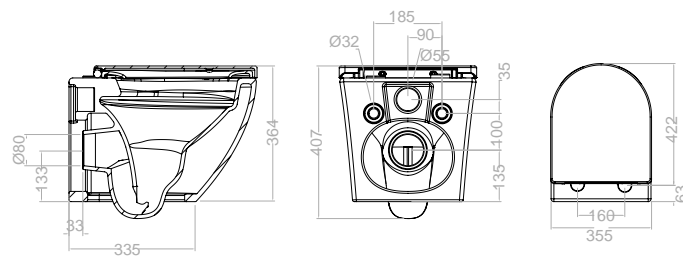

335 mm length.

Including: WC bowl, sit and cover.

Rimless

Clip Off

Softclose

Confort
ComfortAntibacteriano
Antibacterial

Compuesto por Including

Taza con juego de fijación y sistema Rimless.