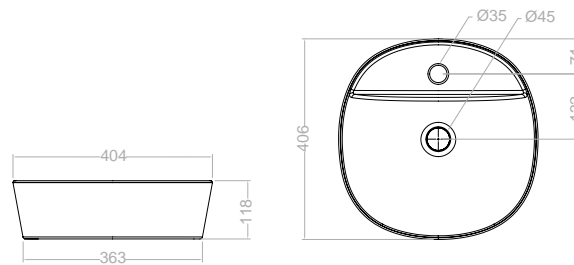

White oval washbasin

Over countertop. Without overflow and with mixer hole.

363 mm length