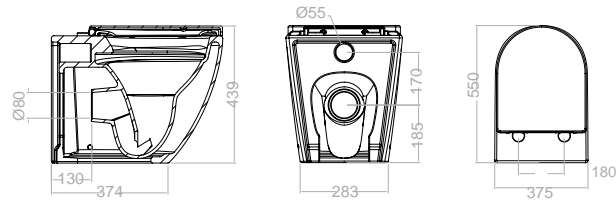

374 mm length.

Including: WC bowl, sit and cover.

Rimless

Clip Off

Softclose

Confort
ComfortAntibacteriano
AntibacterialFijaciones
Fixings

Compuesto por Including

Taza con juego de fijación y sistema Rimless.