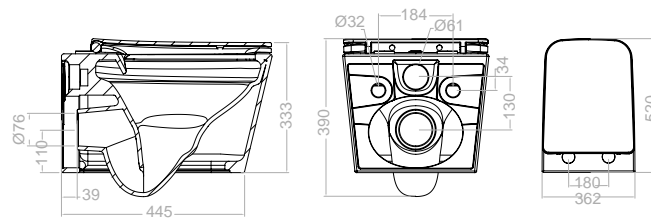

Wall outlet, Rimless, soft-closing & Clip Off sit and cover.

445 mm length.

Including: WC bowl, sit and cover.

Rimless

Clip Off

Softclose

Confort
ComfortAntibacteriano
Antibacterial

Compuesto por Including