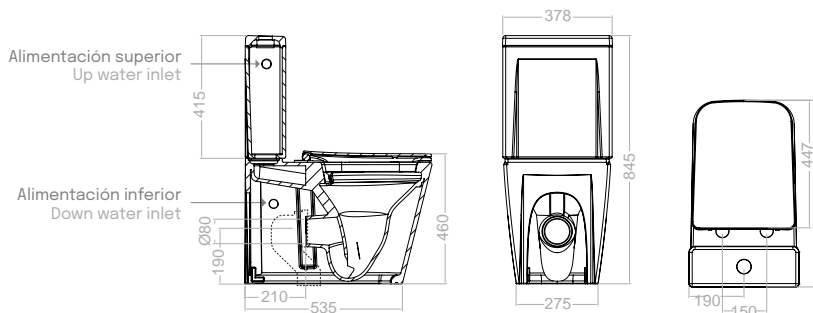

Compuesto por Including

Taza salida dual con juego de fijación, codo de evacuación y sistema Rimless. S28R308716 203,70 €

WC-bowl with dual outlet and fixation kit, connection elbow and Rimless system.

Tanque de alimentación inferior completo para la referencia S28A308743. S27R308709 83,20 €

WC cistern with down water inlet for reference S28A308743.

Tanque de alimentación superior completo para la referencia S28A309503. S27R309388 83,20 €

WC cistern with up water inlet for reference S28A309503.

Asiento y tapa amortiguada, bisagras y sistema Clip Off. S28R308715 67,30 €

Soft-closing sit and cover, with hinges and Clip Off system.